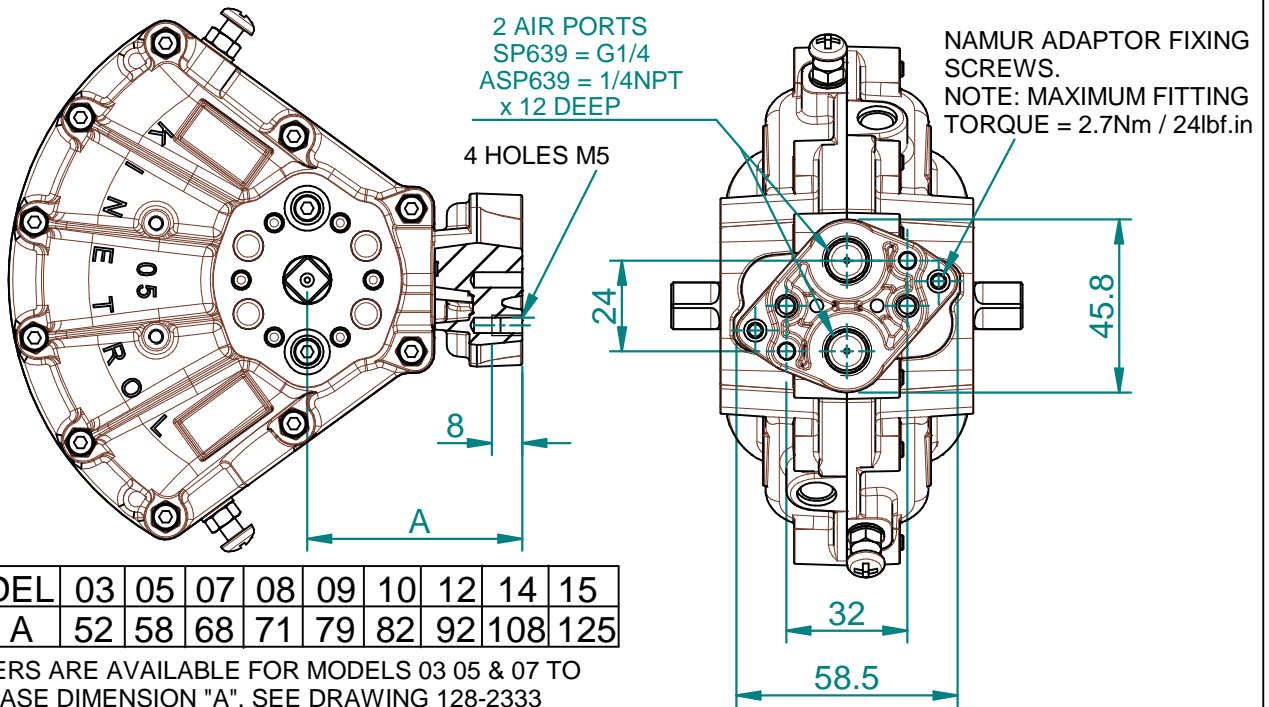

DETAILS OF NAMUR ADAPTOR (SP 639 & ASP639) FOR KINETROL 03 TO 15 ACTUATORS

INSTALLATION INSTRUCTIONS

FIRSTLY, FIT PRESSURE PLUGS TO NORMAL ACTUATOR SIDE PORTS

2 M4 x 6 DEEP
NAMUR ADAPTOR
MOUNTING HOLES

(NOTE: REMOVE AIR
PORT PLUG
SCREWS)

ISSUE
H

T.L.
22.01.21

KINETROL

Trading Estate Farnham Surrey England

SHEET No.
TD123