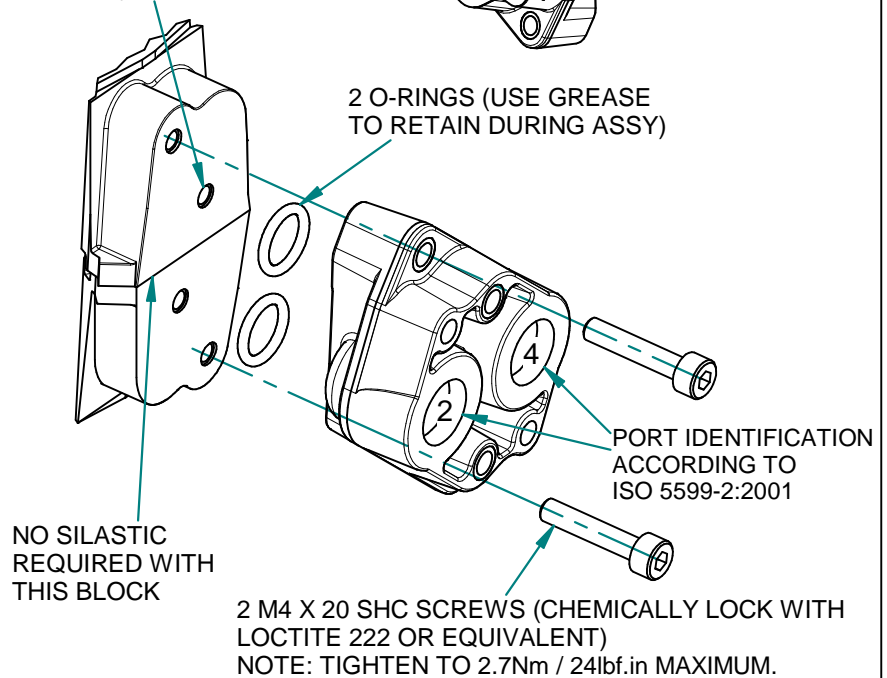

DETAILS OF NAMUR ADAPTOR (SP 639 & ASP639) FOR KINETROL 03 TO 15 ACTUATORS

INSTALLATION INSTRUCTIONS

FIRSTLY, FIT PRESSURE PLUGS TO NORMAL ACTUATOR SIDE PORTS

2 M4 x 6 DEEP
NAMUR ADAPTOR
MOUNTING HOLES

(NOTE: REMOVE AIR
PORT PLUG
SCREWS)