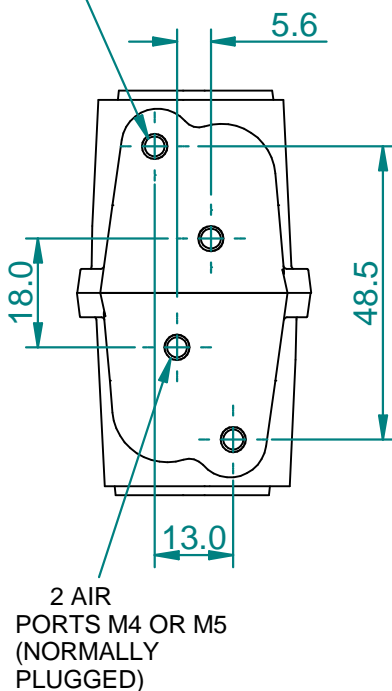

DETAILS OF NAMUR ADAPTOR (SP 639 & ASP639) FOR KINETROL 03 TO 15 ACTUATORS

INSTALLATION INSTRUCTIONS

FIRSTLY, FIT PRESSURE PLUGS TO NORMAL ACTUATOR SIDE PORTS

2 M4 x 6 DEEP
NAMUR ADAPTOR
MOUNTING HOLES

(NOTE: REMOVE AIR
PORT PLUG
SCREWS)