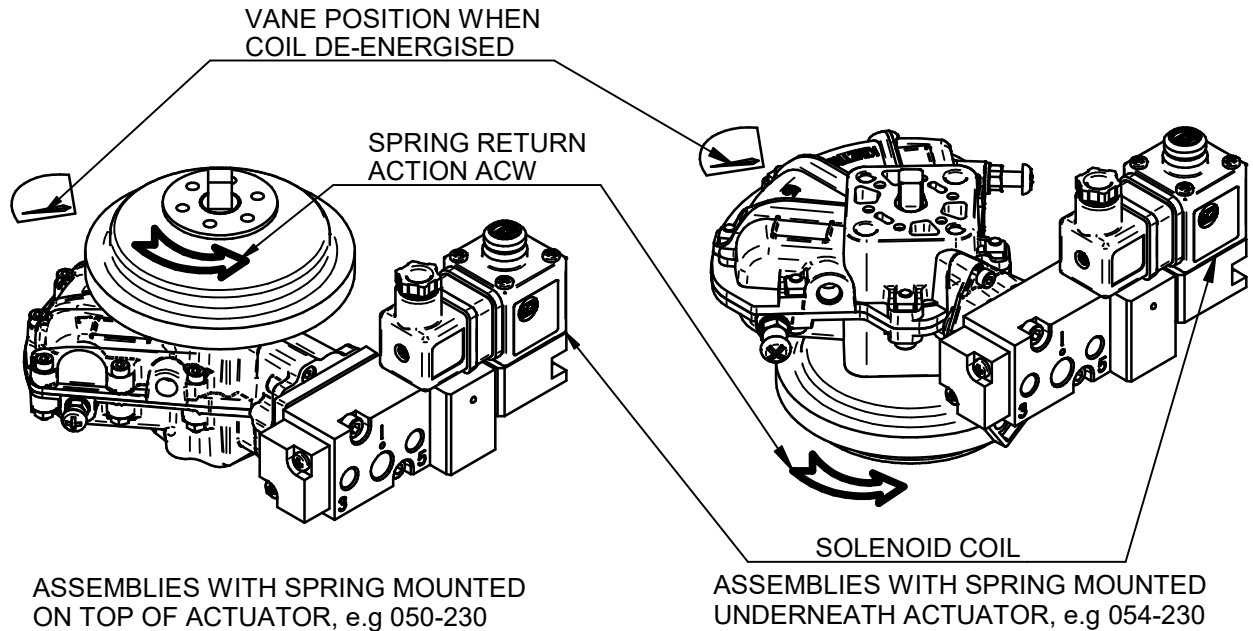

# ACTUATOR DIRECTION OF ROTATION WITH RGS C15 SOLENOID VALVE USING NAMUR ADAPTOR (SP 638)

ACTUATOR VANE MOVES CLOCKWISE WHEN COIL IS ENERGISED

ACTUATOR VANE MOVES ANTI-CLOCKWISE WHEN COIL IS ENERGISED