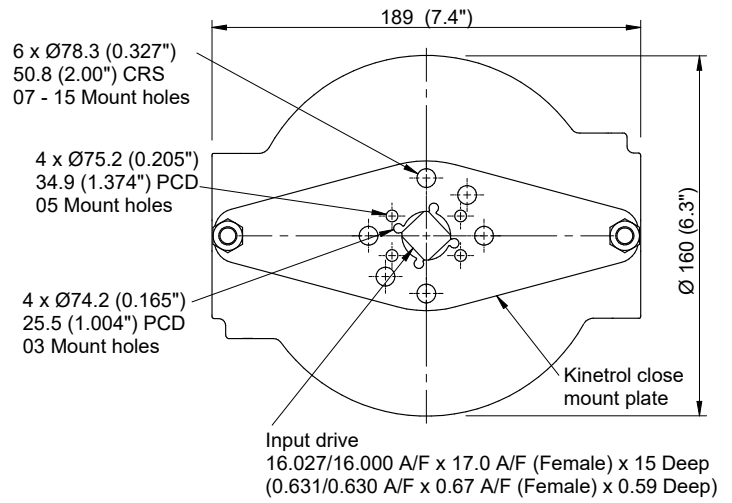

Kinetrol Explosion Proof Limit Switch Box Dimensions

Kinetrol Close Mount Option

Discrete Mount Option