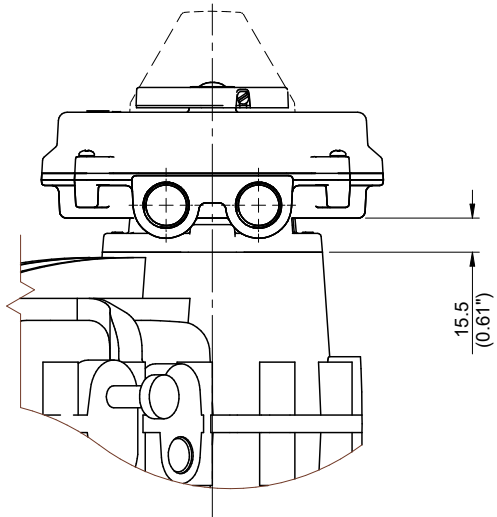

Kinetrol VLS/ULS Dimensions

Direct Mount Options

Standard Orientation Of Unit
Box Weight: 0.68 kg / 1.5 lb

03 & 05
DIRECT MOUNT OPTION
ADDITIONAL ADAPTOR WEIGHT: 0.04 kg / 0.09 lb

07, 08, 09, 10
DIRECT MOUNT OPTION

12, 14 & 15
DIRECT MOUNT OPTION
ADDITIONAL ADAPTOR WEIGHT: 0.56 kg

Kinetrol & Namur Discrete Mount Option

For ATEX ULS versions contact Kinetrol