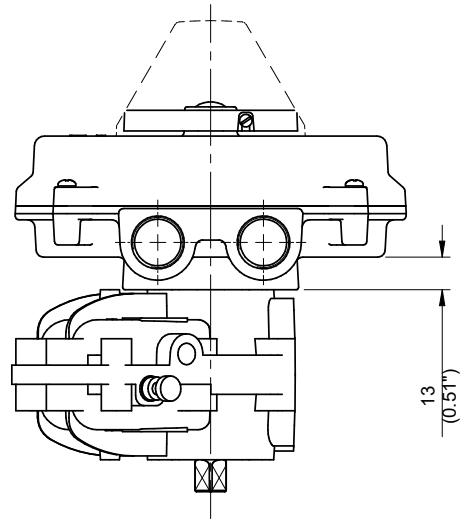

Kinetrol VLS/ULS Dimensions

Direct Mount Options

Standard Orientation Of Unit
Box Weight: 0.68 kg / 1.5 lb

03 & 05
DIRECT MOUNT OPTION
ADDITIONAL ADAPTOR WEIGHT: 0.04 kg / 0.09 lb

07, 08, 09, 10
DIRECT MOUNT OPTION

12, 14 & 15
DIRECT MOUNT OPTION
ADDITIONAL ADAPTOR WEIGHT: 0.56 kg

Kinetrol & Namur Discrete Mount Option

For ATEX ULS versions contact Kinetrol