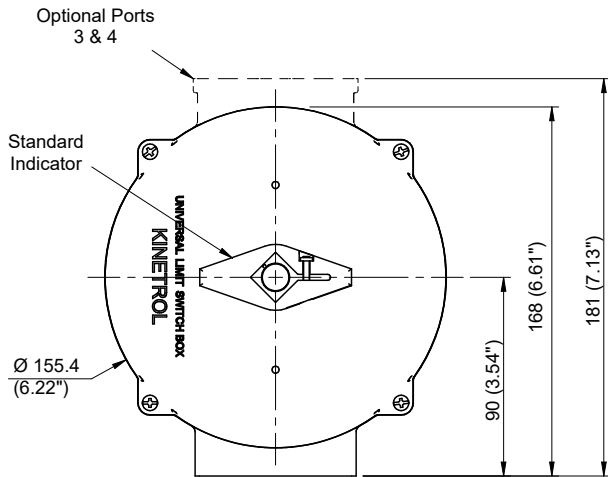

Kinetrol VLS/ULS Dimensions

Direct Mount Options

Standard Orientation Of Unit
Box Weight: 0.68 kg / 1.5 lb

03 & 05
DIRECT MOUNT OPTION
ADDITIONAL ADAPTOR WEIGHT: 0.04 kg / 0.09 lb

07, 08, 09, 10
DIRECT MOUNT OPTION

12, 14 & 15
DIRECT MOUNT OPTION
ADDITIONAL ADAPTOR WEIGHT: 0.56 kg

Kinetrol & Namur Discrete Mount Option

For ATEX ULS versions contact Kinetrol