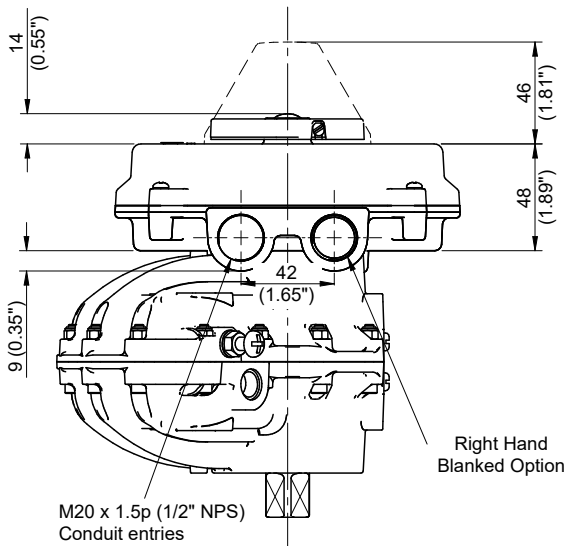

Kinetrol VLS/ULS Dimensions

Direct Mount Options

Standard Orientation Of Unit
Box Weight: 0.68 kg / 1.5 lb

03 & 05
DIRECT MOUNT OPTION
ADDITIONAL ADAPTOR WEIGHT: 0.04 kg / 0.09 lb

07, 08, 09, 10
DIRECT MOUNT OPTION

12, 14 & 15
DIRECT MOUNT OPTION
ADDITIONAL ADAPTOR WEIGHT: 0.56 kg

Kinetrol & Namur Discrete Mount Option

For ATEX ULS versions contact Kinetrol